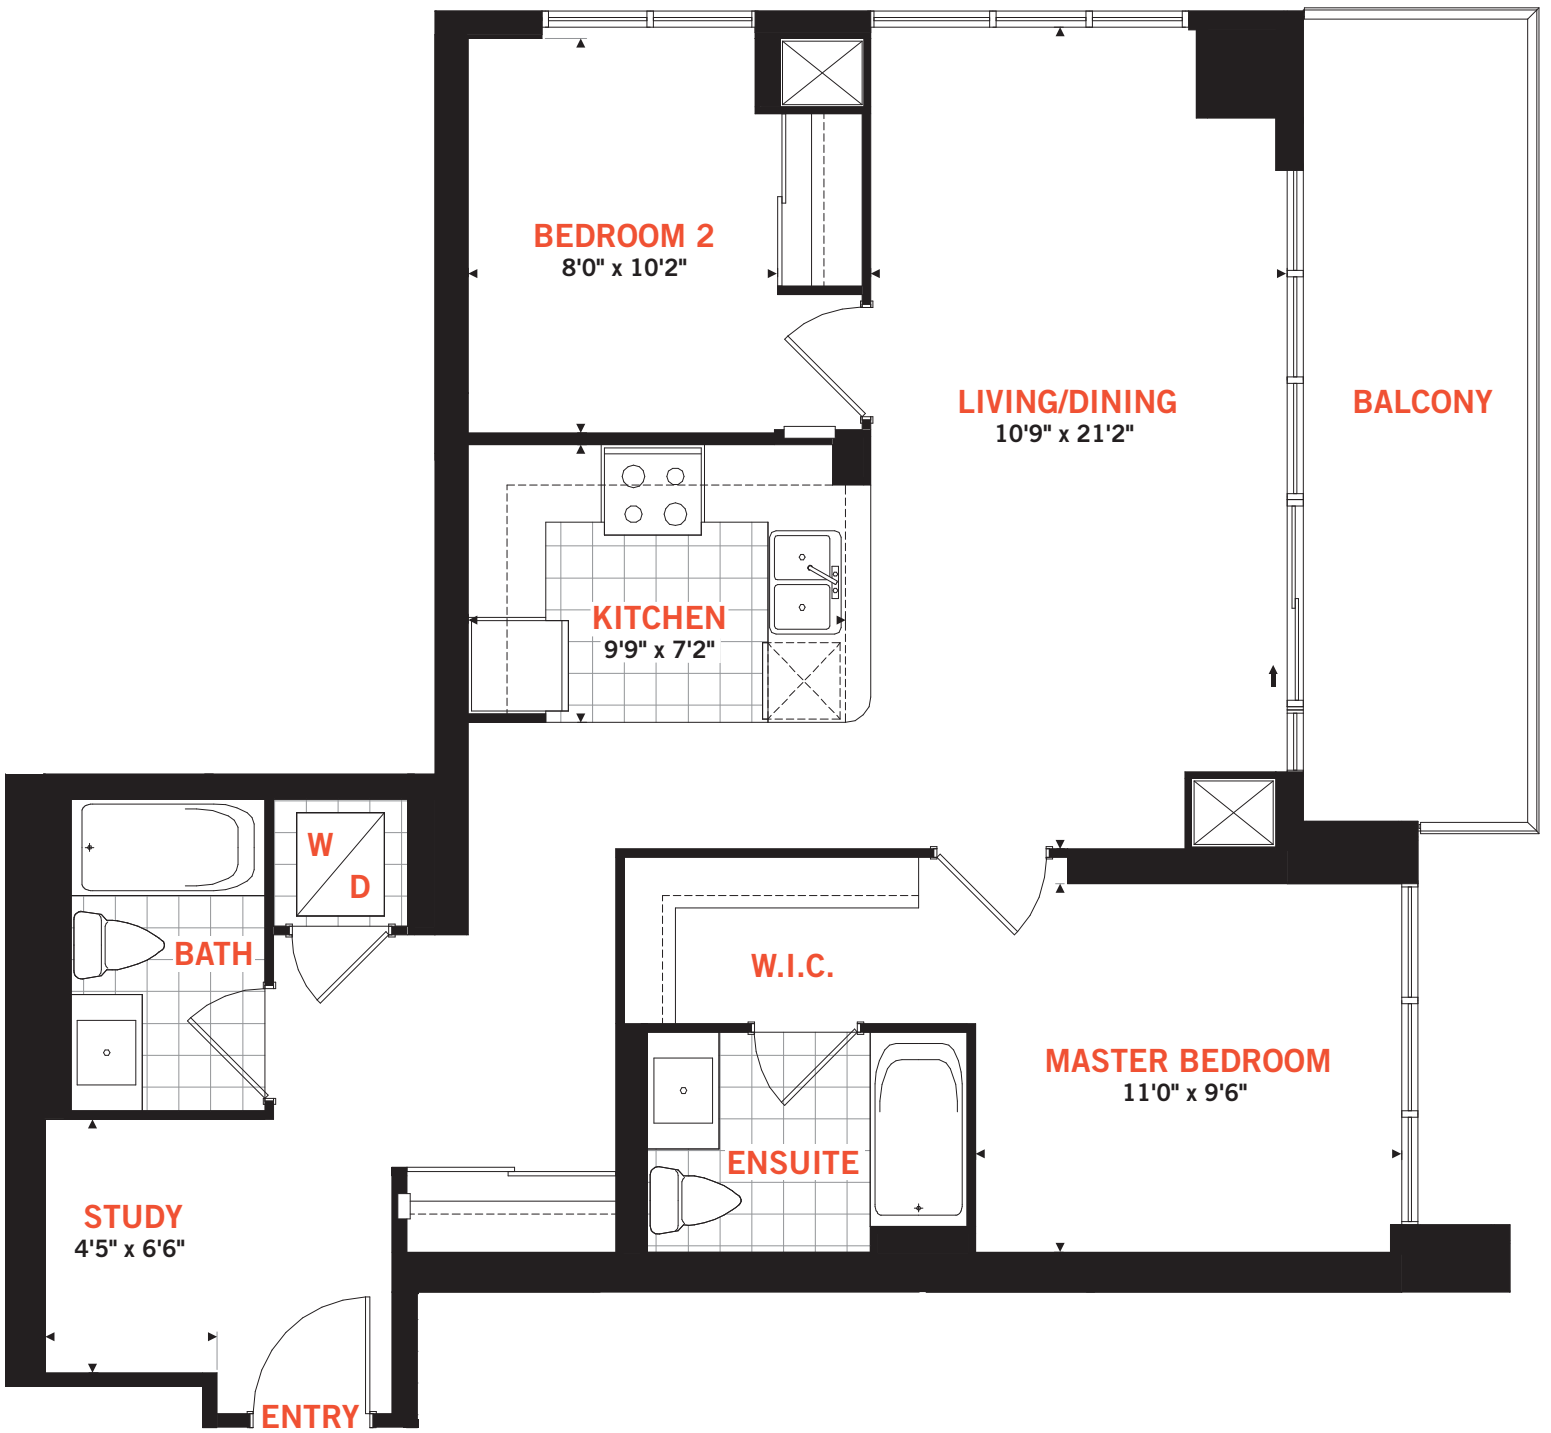

RESIDENCE 9

TWO BEDROOM

Suite Area: 923 sq.ft.

Balcony Area: 120 sq.ft.

Total Area: 1,043 sq.ft.

All areas and stated room dimensions are approximate. Sizes and specifications are subject to change without notice. Actual living area and balcony/terraces may vary from floor stated areas. E. & O.E.